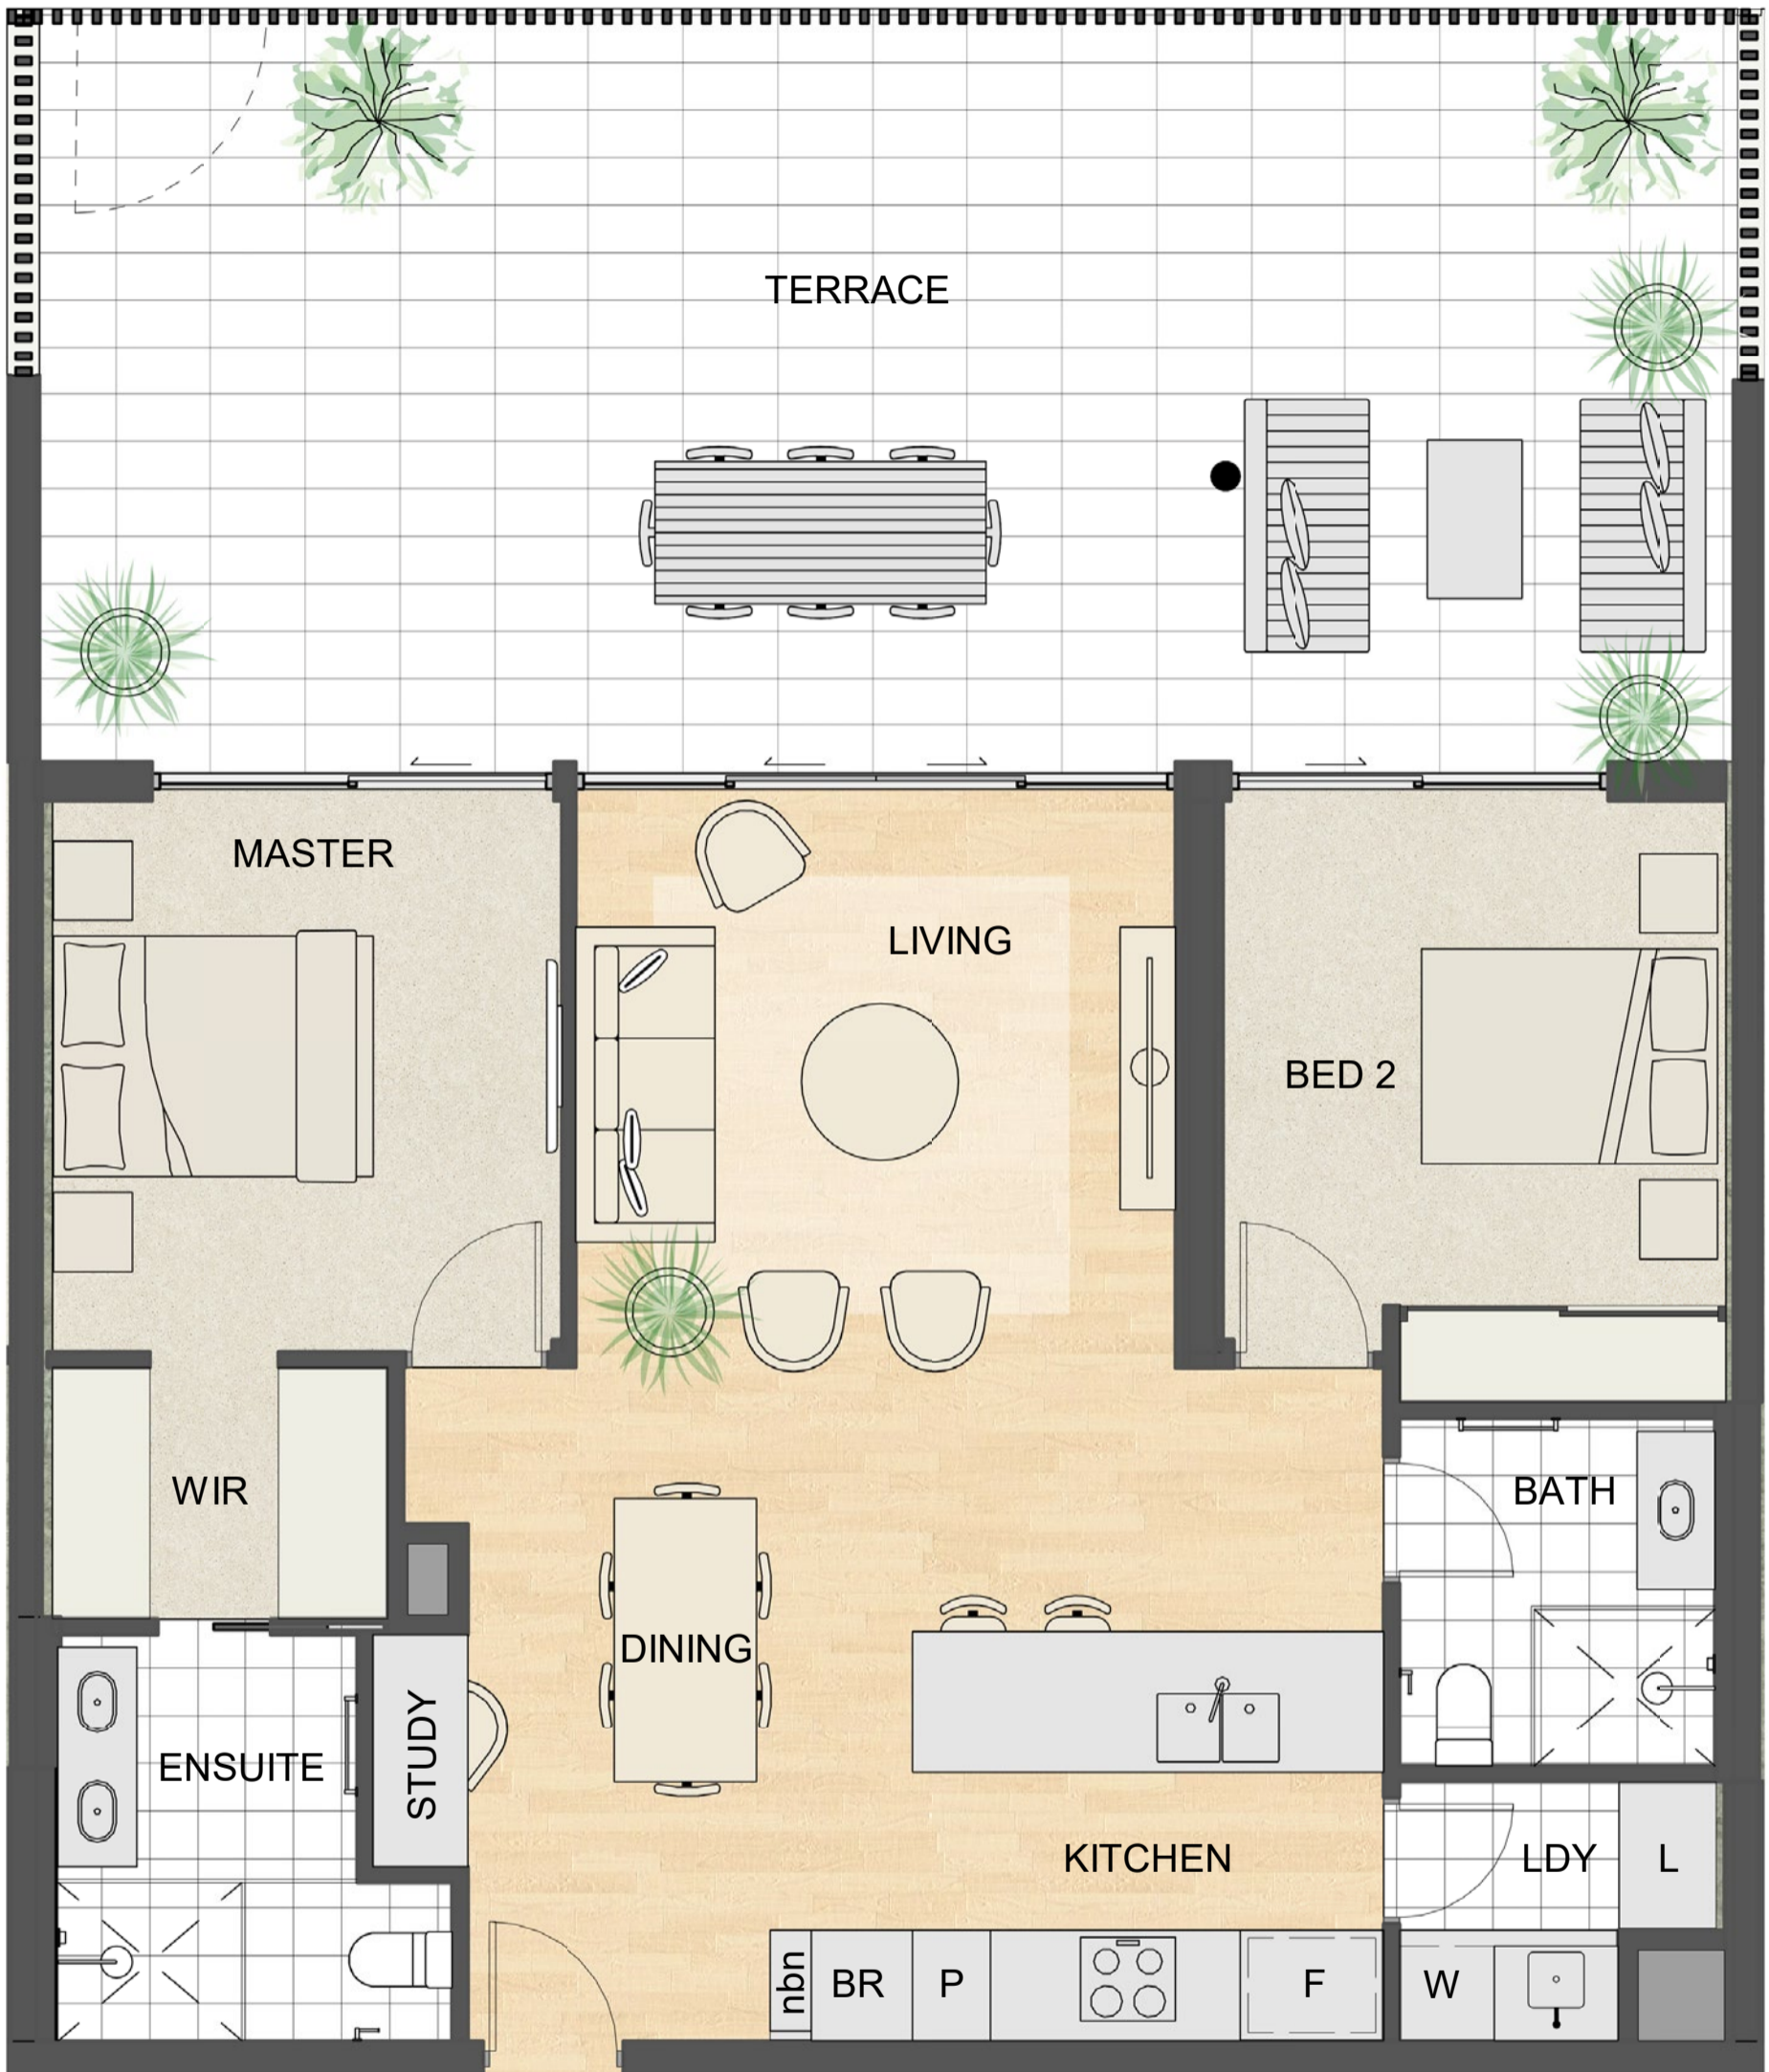

ALUMINIUM FENCING

C3a

Residence 21

Details

Beds	2
Baths	2
Car bays	2T
Store	1

Areas

Internal	91m ²
Terrace	52m ²
Total	143m²

Location

Level(s)	1
Building	Francis East
Aspect	

DISCLAIMER: Variations from Strata Plan may apply. Furniture is indicative. Shape and configuration of terraces, doors, windows, screens and ducts may differ from those illustrated. Areas of Residence given are based on architectural measurements. This varies from strata area as it is a different method of measuring the Residence. Plans not to scale.