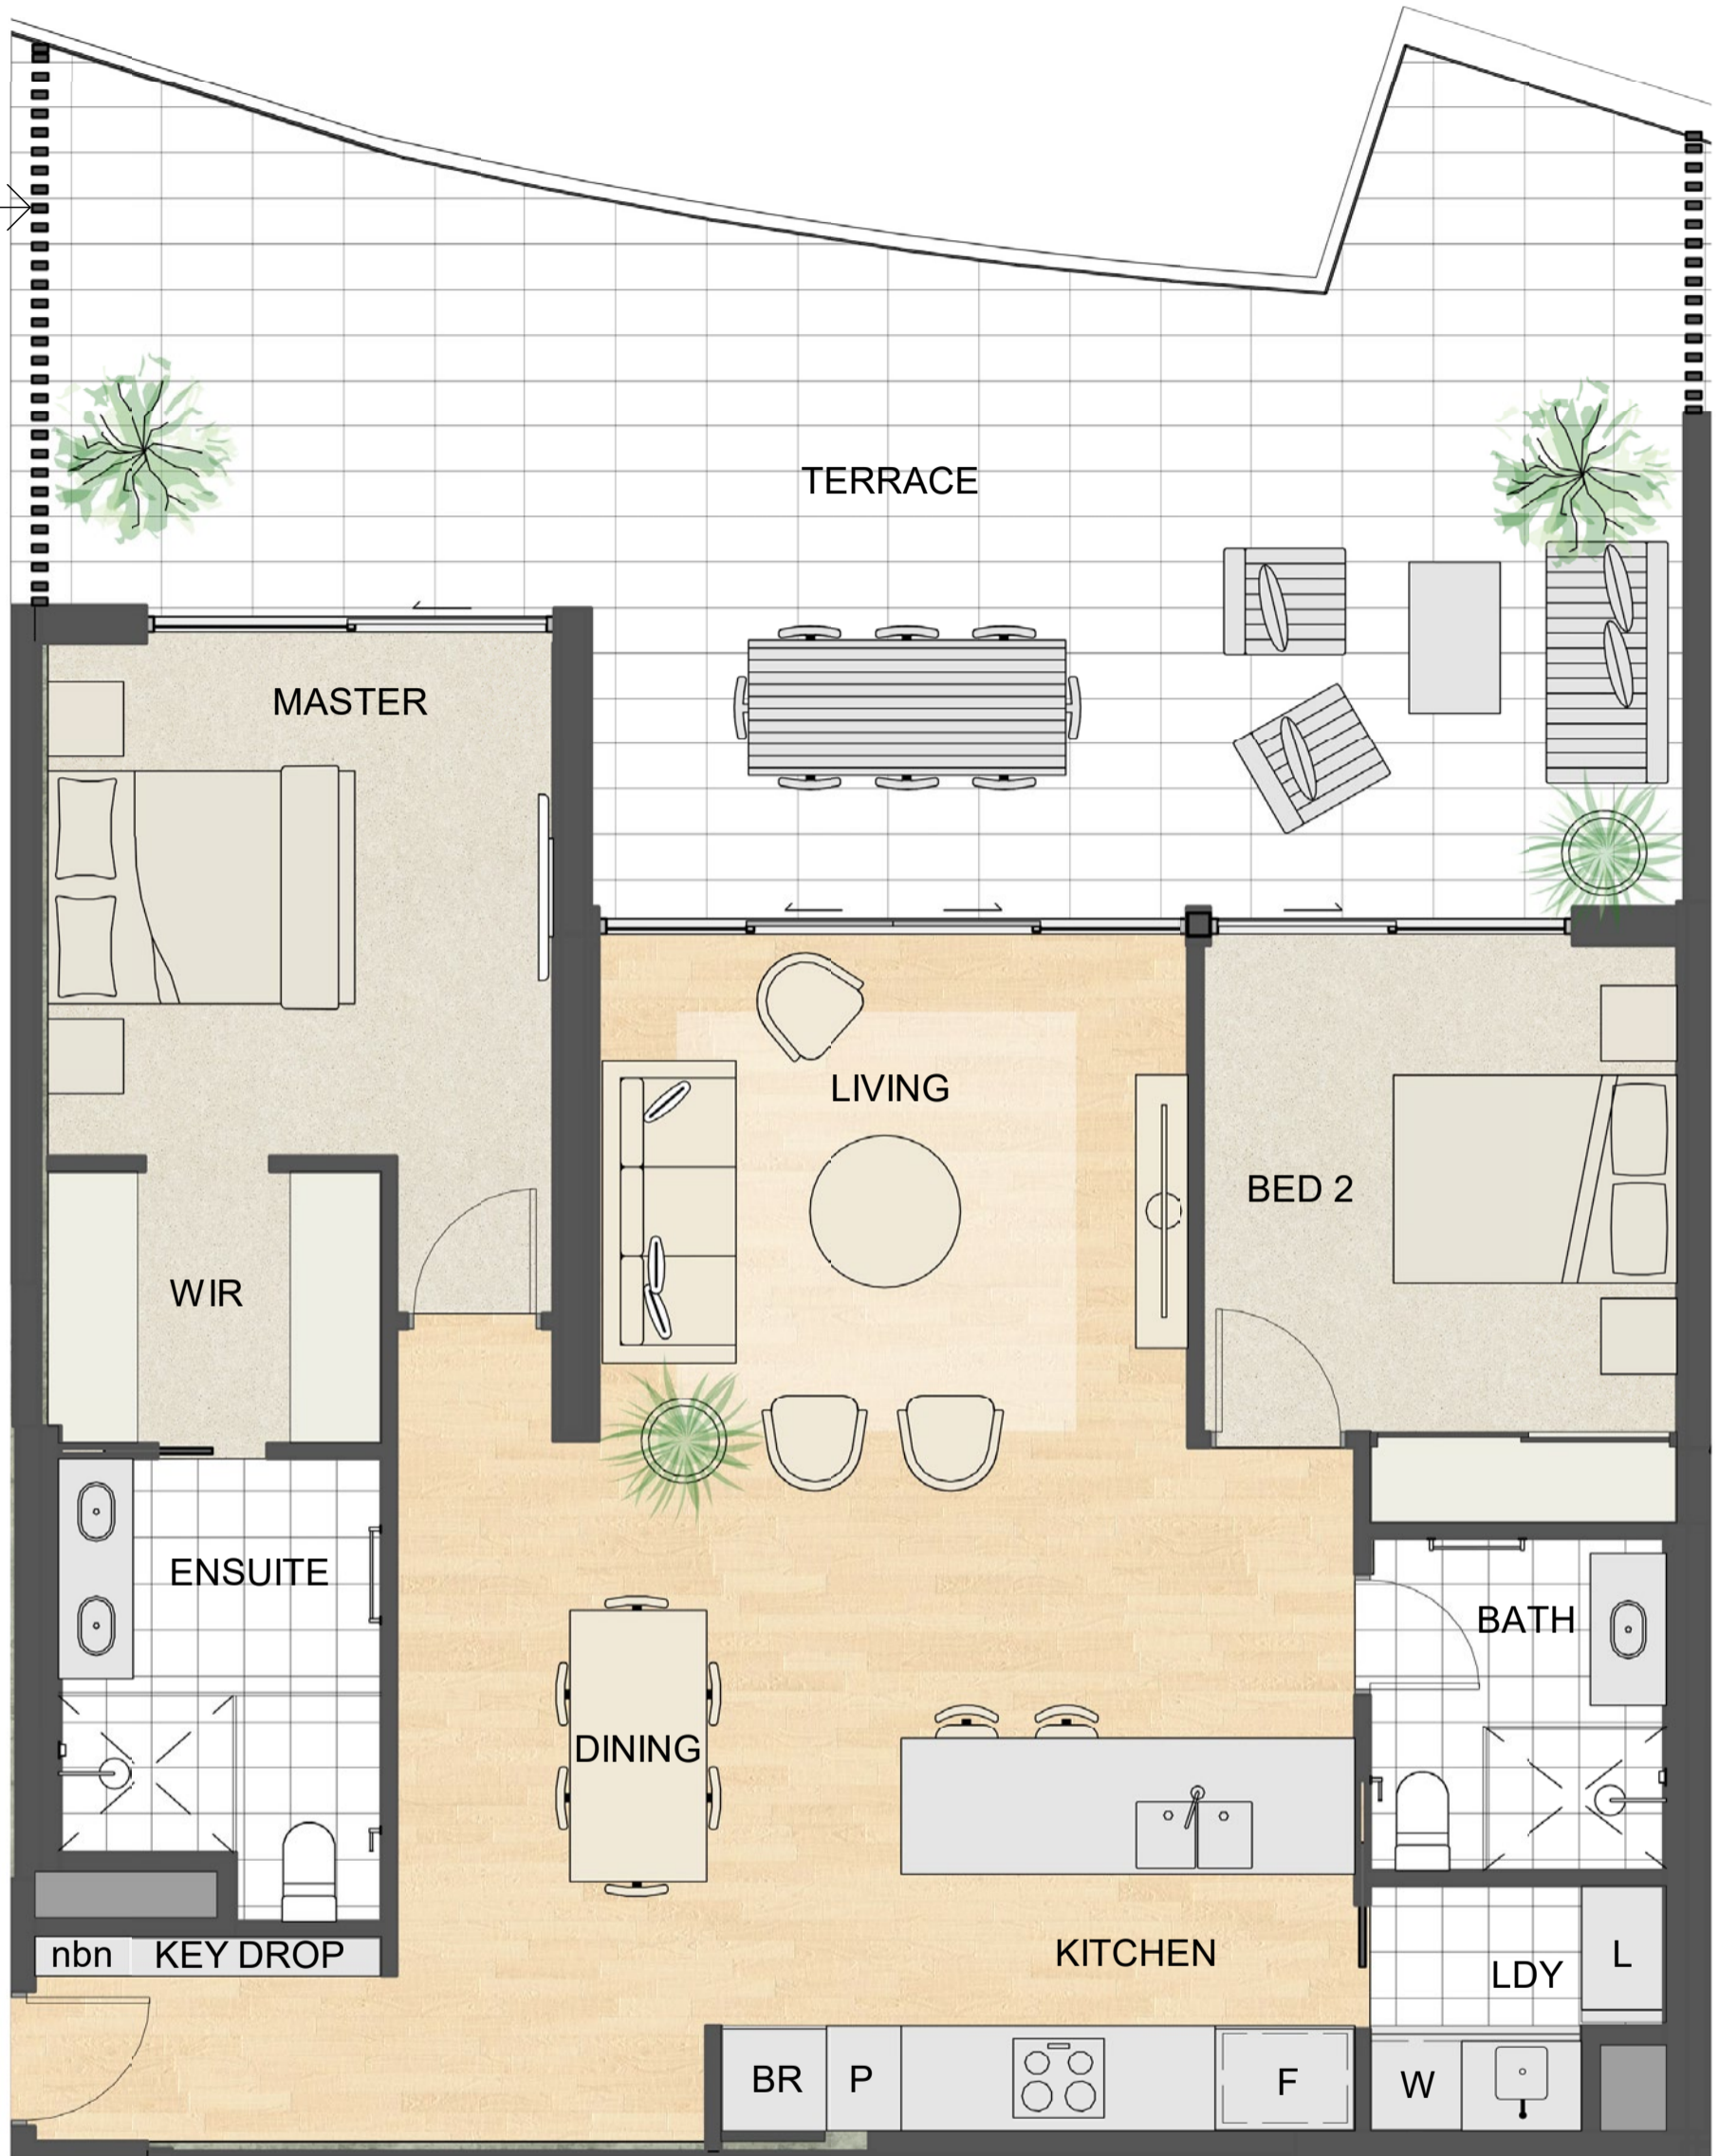

ALUMINIUM FENCING

C4b

Residence 22

Details

Beds	2
Baths	2
Car bays	2T
Store	1

Areas

Internal	98m ²
Terrace	47m ²
Total	145m²

Location

Level(s)	1
Building	Francis East
Aspect	

DISCLAIMER: Variations from Strata Plan may apply. Furniture is indicative. Shape and configuration of terraces, doors, windows, screens and ducts may differ from those illustrated. Areas of Residence given are based on architectural measurements. This varies from strata area as it is a different method of measuring the Residence. Plans not to scale.